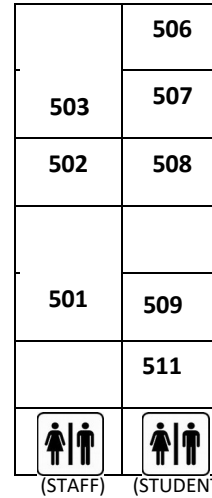

STUDENT PARKING

TEAM ROOM

900

800

MAINTENANCE SHOP

SMALL GYM

100

500