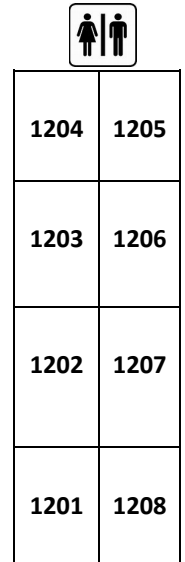

STUDENT PARKING

Team Room

900

SMALL GYM

LARGE GYM

Boys Locker Room

Girls Locker Room

100

300 PAC

Eagle Vision

500

(STAFF) (STUDENT)

800

MAINTENANCE SHOP

700

LIBRARY

Media Center

Staff Room

Kitchen

Student Store

Cafeteria

200

400

600

1000

1200

STAFF PARKING