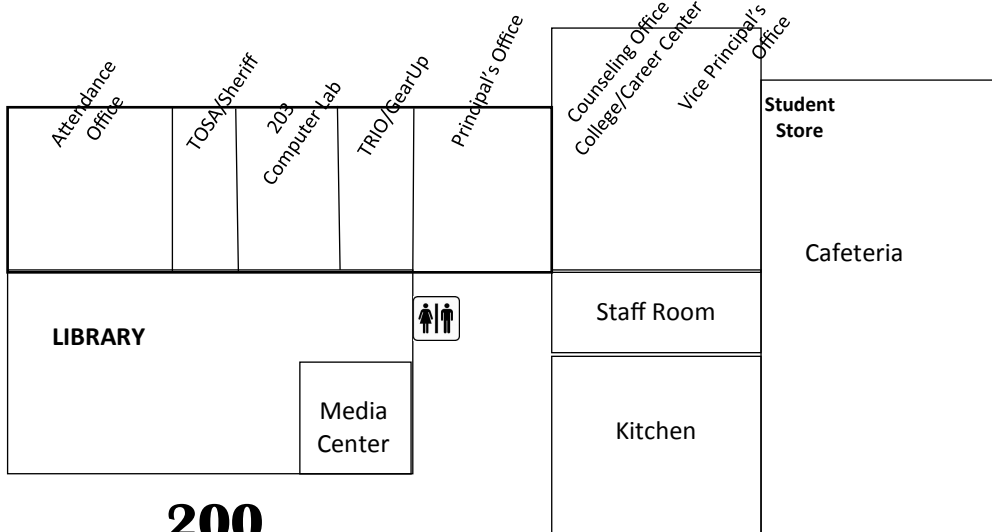

300 PAC

Eagle Vision

500

(STAFF) (STUDENT)

800

MAINTENANCE SHOP

700

LIBRARY

Media Center

Staff Room

Kitchen

Student Store

Cafeteria

200

400

600