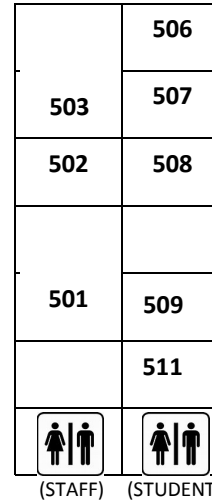

300 PAC

Eagle Vision

500